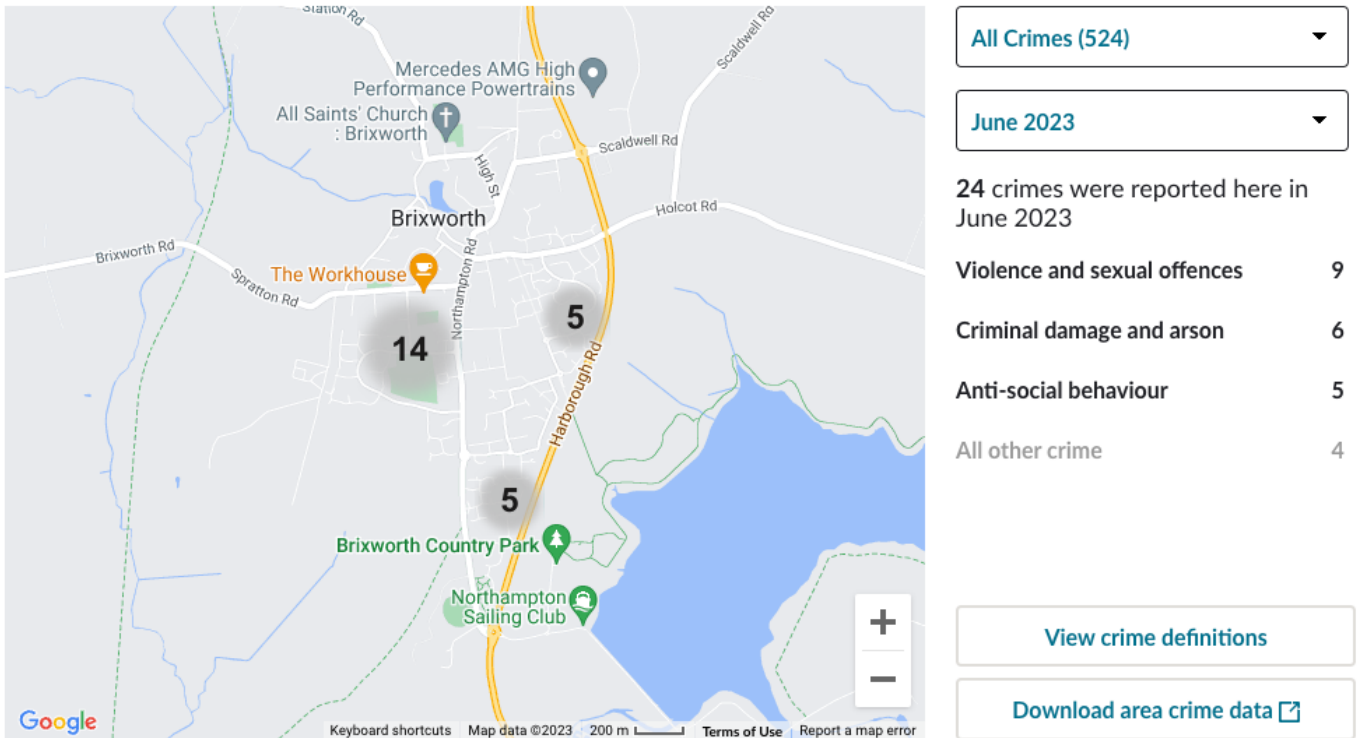

Crime Statistics Report for the Brixworth Parish Council

Reported Crime for June 2023

[Daventry Rural | Police.uk \(www.police.uk\)](http://www.police.uk)

Trend

2021	2022	2023
24	24	24

***This is a broad category of types not covered in other categories. They range from weapon-related crimes to hate crimes and robbery.*

Activity Hotspots

All Crimes (524)

June 2023

[View crime definitions](#)

[Download area crime data](#)

All Crimes (524)

June 2023

5 crimes were reported here in June 2023

- Violence and sexual offences 3
- Burglary 1
- Criminal damage and arson 1

[View crime definitions](#)

[Download area crime data](#)

Crime Trend Analysis - Daventry vs Brixworth

	Daventry	Brixworth
Feb-20	554	20
Mar-20	624	24
Apr-20	905	24
May-20	925	42
Jun-20	683	28
Jul-20	706	36
Aug-20	696	28
Sep-20	680	48
Oct-20	678	28
Nov-20	655	58
Dec-20	585	28
Jan-21	563	36
Feb-21	534	21
Mar-21	620	28
Apr-21	522	13
May-21	591	21
Jun-21	546	24
Jul-21	556	23
Aug-21	510	22
Sep-21	461	21
Oct-21	450	19
Nov-21	559	13
Dec-21	512	21
Jan-22	437	19
Feb-22	426	16
Mar-22	540	16
Apr-22	474	16
May-22	568	27
Jun-22	532	23
Jul-22	574	32
Aug-22	519	28
Sep-22	470	25
Oct-22	496	24
Nov-22	484	26
Dec-22	424	7
Jan-23	452	12
Feb-23	501	25
Mar-23	542	23
Apr-23	455	20
May-23	548	25