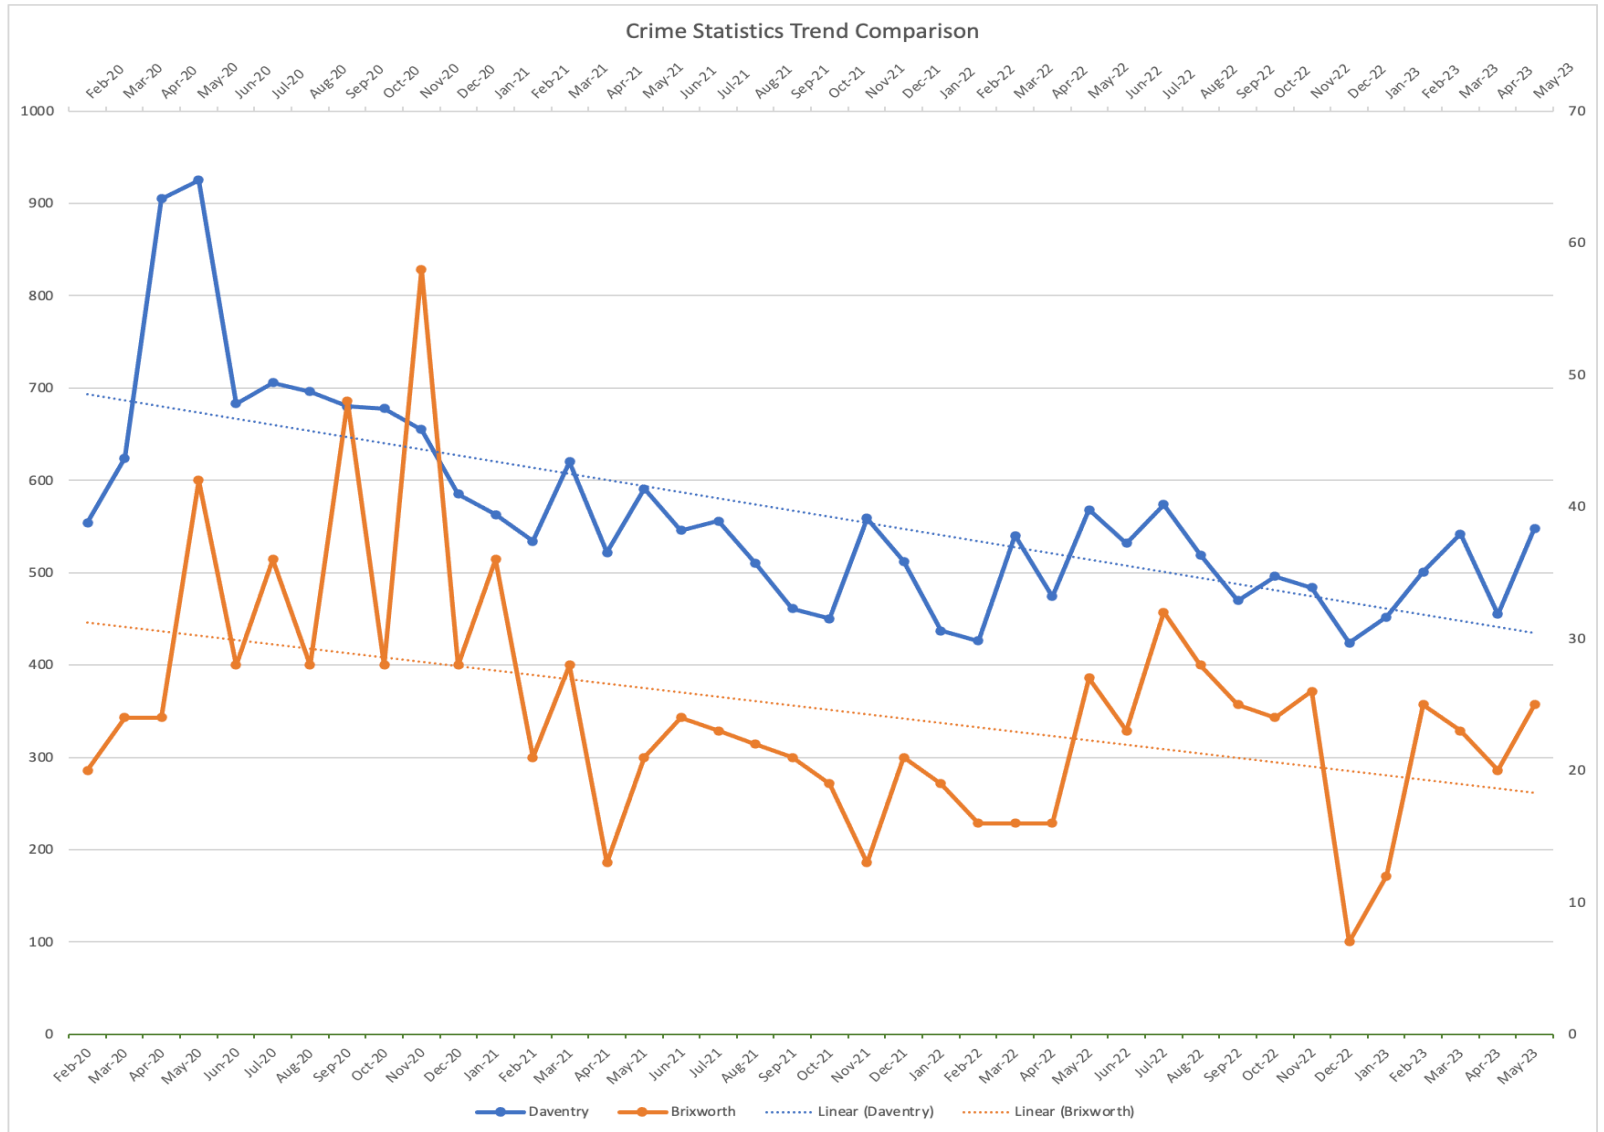

Crime Statistics Report for the Brixworth Parish Council

Reported Crime for June 2023

[Daventry Rural | Police.uk \(www.police.uk\)](http://www.police.uk)

Trend

2021	2022	2023
24	24	24

***This is a broad category of types not covered in other categories. They range from weapon-related crimes to hate crimes and robbery.*

Activity Hotspots

All Crimes (524)

June 2023

[View crime definitions](#)

[Download area crime data](#)

All Crimes (524)

June 2023

5 crimes were reported here in June 2023

- Violence and sexual offences 3
- Burglary 1
- Criminal damage and arson 1

[View crime definitions](#)

[Download area crime data](#)

Crime Trend Analysis - Daventry vs Brixworth

	Daventry	Brixworth
Feb-20	554	20
Mar-20	624	24
Apr-20	905	24
May-20	925	42
Jun-20	683	28
Jul-20	706	36
Aug-20	696	28
Sep-20	680	48
Oct-20	678	28
Nov-20	655	58
Dec-20	585	28
Jan-21	563	36
Feb-21	534	21
Mar-21	620	28
Apr-21	522	13
May-21	591	21
Jun-21	546	24
Jul-21	556	23
Aug-21	510	22
Sep-21	461	21
Oct-21	450	19
Nov-21	559	13
Dec-21	512	21
Jan-22	437	19
Feb-22	426	16
Mar-22	540	16
Apr-22	474	16
May-22	568	27
Jun-22	532	23
Jul-22	574	32
Aug-22	519	28
Sep-22	470	25
Oct-22	496	24
Nov-22	484	26
Dec-22	424	7
Jan-23	452	12
Feb-23	501	25
Mar-23	542	23
Apr-23	455	20
May-23	548	25